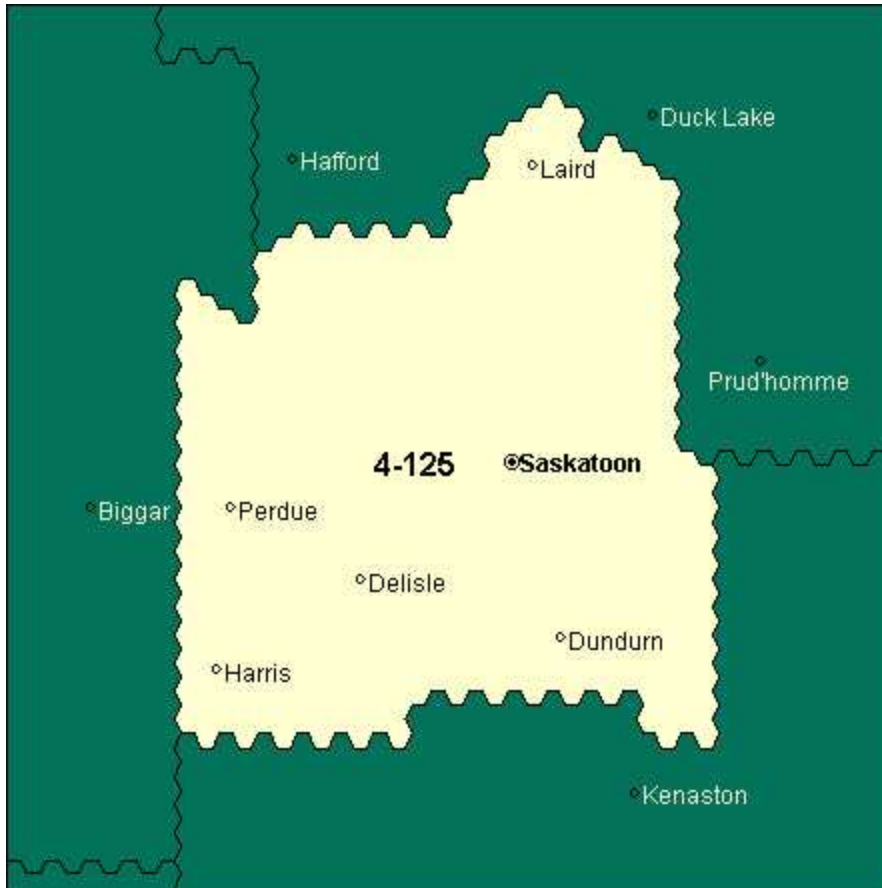

Name: Thunder Bay

Population: 125,562

Area: 2,379

Service Areas for Competitive Licensing: 4-111 - **Winnipeg**

Name: Winnipeg

Population: 715,944

Area: 8,751

Service Areas for Competitive Licensing: 4-124 - **Regina**

Name: Regina

Population: 217,845

Area: 16,297

Service Areas for Competitive Licensing: 4-125 - **Saskatoon**

Name: Saskatoon

Population: 230,243

Area: 12,271

Service Areas for Competitive Licensing: 4-136 - **Calgary**

Name: Calgary

Population: 865,861

Area: 19,188

Service Areas for Competitive Licensing: 4-141 - **Edmonton**

Name: Edmonton

Population: 870,340

Area: 12,515

Service Areas for Competitive Licensing: 4-152 - **Vancouver**